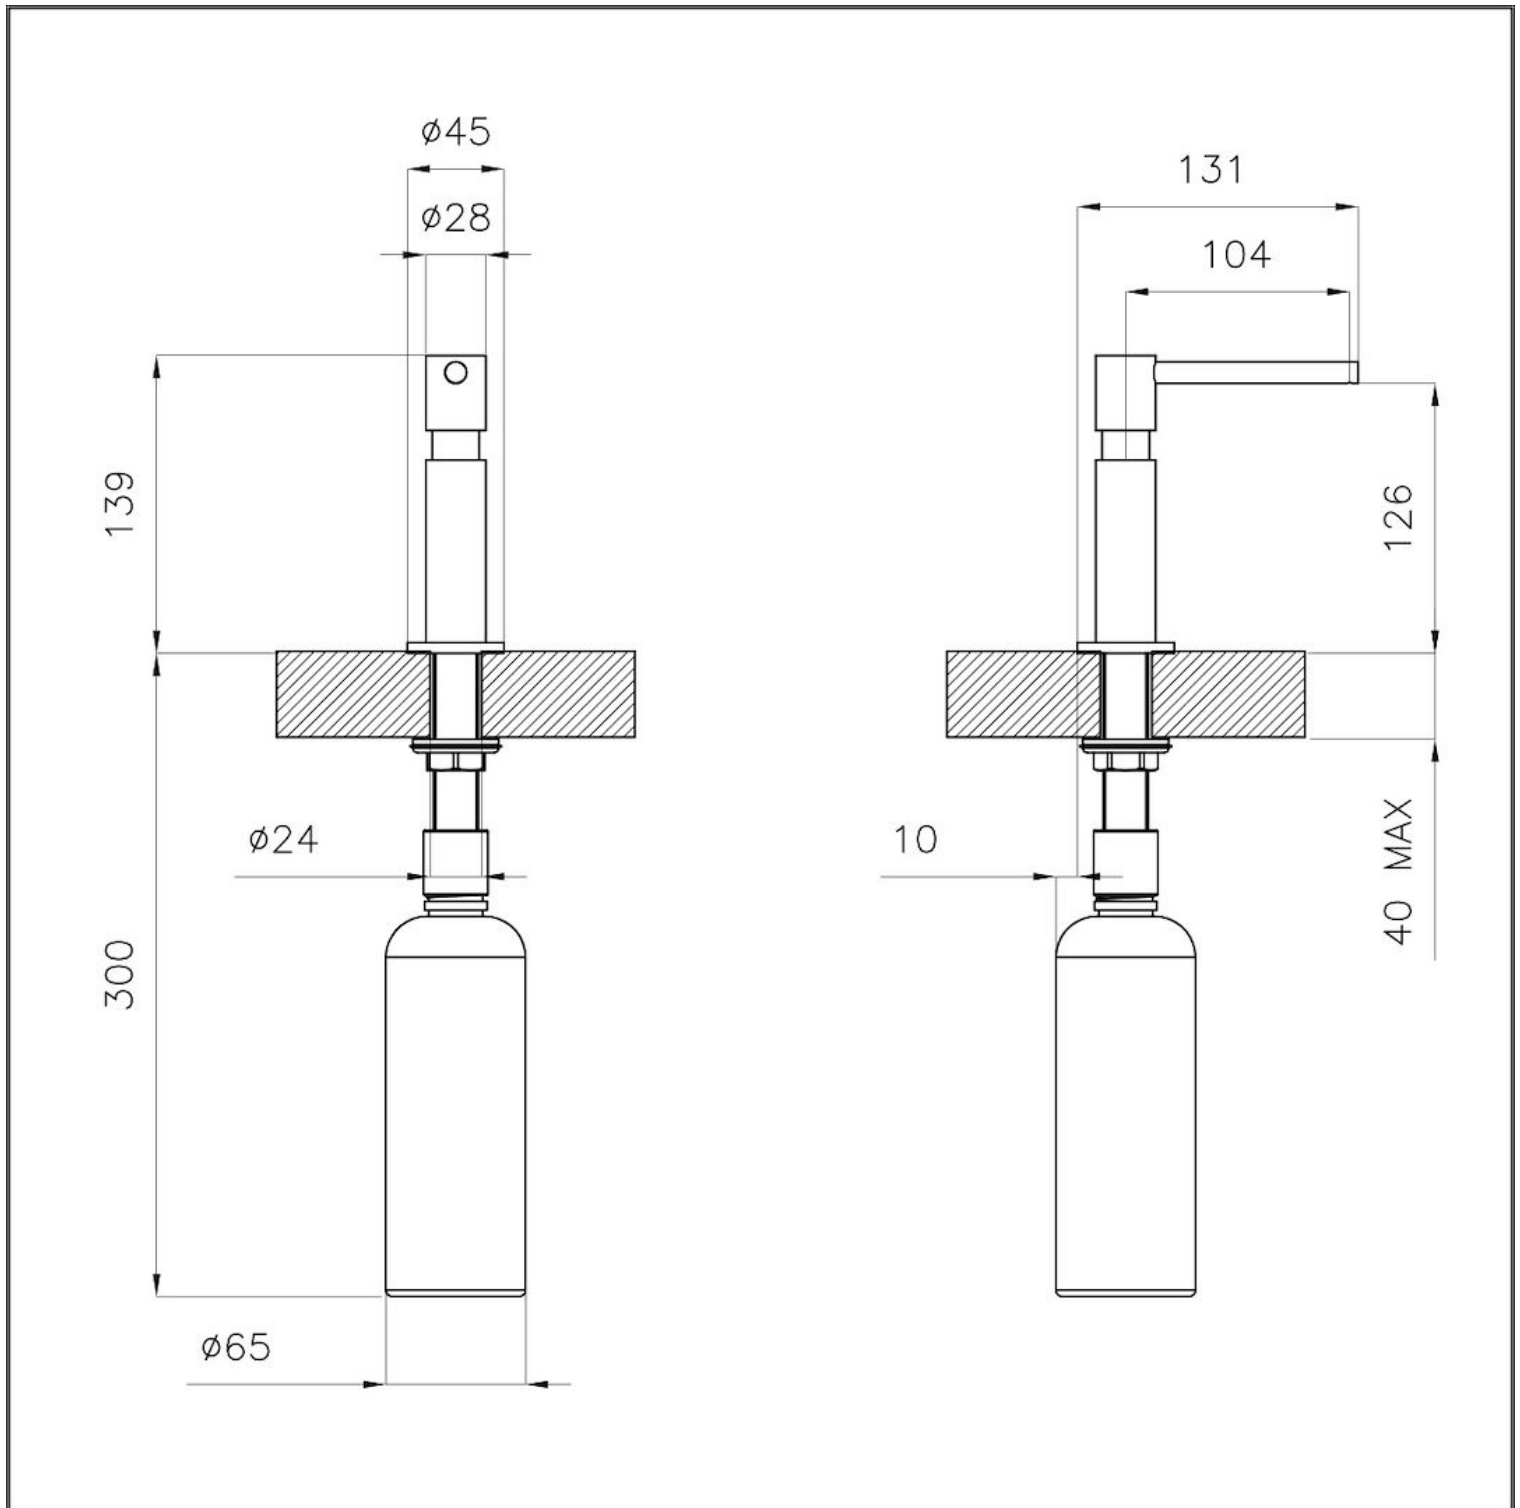

TECHNICAL DATA